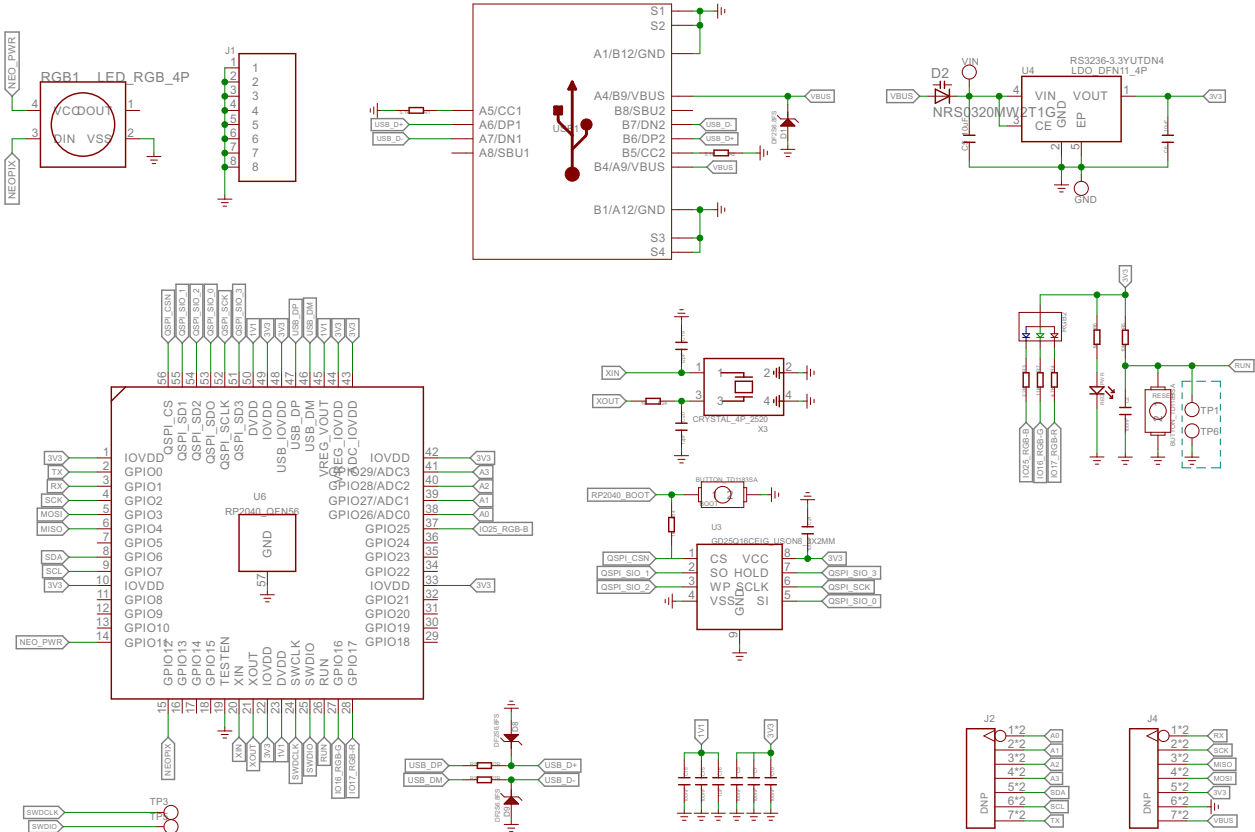

REV	Description	DATE	BY
v1.0	Initial Version	2021.5.18	zhihui.zhou
v1.1	TX/RX LED Modified	2021.7.23	weiqing.wang
v1.2	LED Modified	2021.9.9	weiqing.wang

Seed Studio

TITLE: Seeed Studio XIAO RP2040 v1.3

Design:

Check:

Date: 2022/5/24 17:46:15

Vision:

Sheet: 1/1

Seed Studio

TITLE: Seeed Studio XIAO RP2040 v1.3

Design: